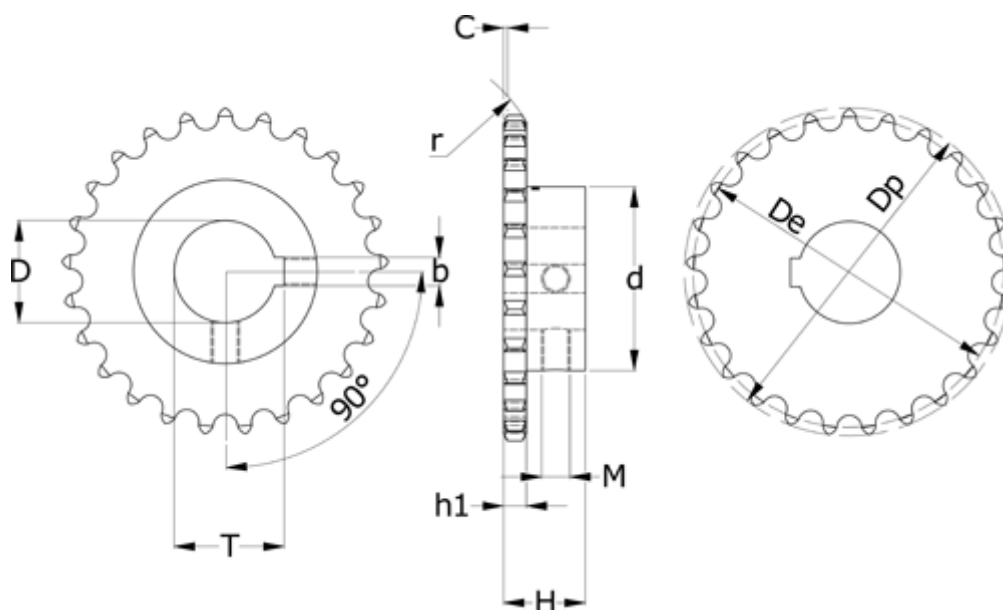

Article number: 616011007017040

Description: Sprocket 12 B-1 Z=17 simplex  
bore 40H7 with keyway

## Measures

b = 12	M = M10
C = 2	Number of teeth = 17
d = 80	Pitch = 19.05
D = 40	r = 19
De = 103.67	t = 43.3
Dp = 111.5	
H = 35	
h1 = 11.1	